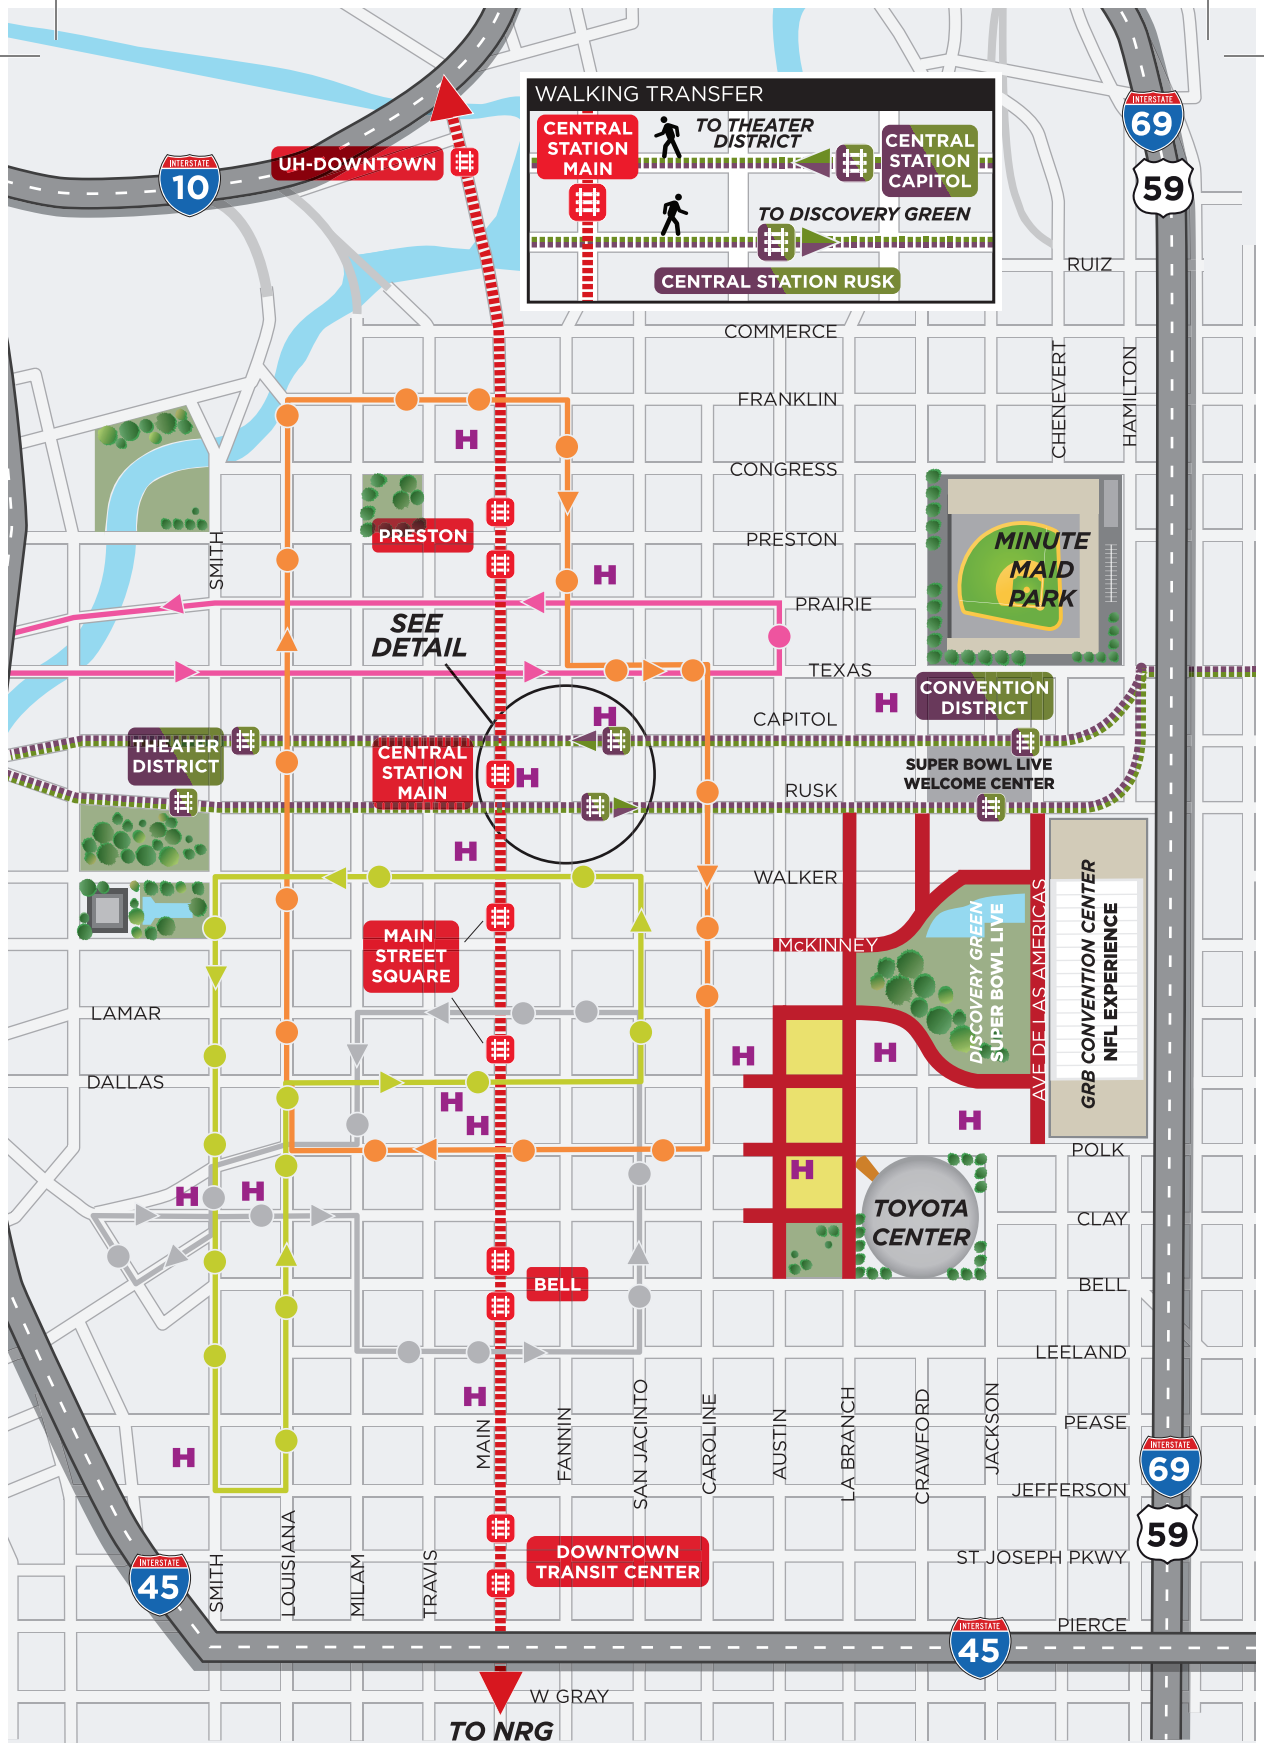

METRORail

\$1.25 one way

Looking for the fastest way to Downtown Super Bowl LI events and other nearby entertainment? Take the METRORail Red Line to Main Street Square or Bell Station and walk to the festivities. If you're on the Green or Purple Lines, exit Convention District Station.

METRORail hours of operation are available at RideMETRO.org or on the rail platform.

Greenlink Shuttles

FREE

Shuttles connect METRORail, parking, restaurants and other destinations.

- Green Route** > Every 7 minutes
- Orange Route** > Every 7 minutes
- Silver Route** > Every 10 minutes

Galleria Connector - Pink

\$2.00 one way

Shuttle connects downtown and the Uptown / Galleria area. Go to RideMETRO.org for schedule information.

WALKING TRANSFER

CENTRAL STATION MAIN TO THEATER DISTRICT

CENTRAL STATION CAPITOL TO DISCOVERY GREEN

CENTRAL STATION RUSK

SEE DETAIL

LEGEND

- | | | |
|--------------------------|---------------------------|----------------|
| GREENLINK - GREEN ROUTE | GALLERIA CONNECTOR - PINK | STREET CLOSURE |
| GREENLINK - ORANGE ROUTE | METRORAIL | SHUTTLE STOPS |
| GREENLINK - SILVER ROUTE | METRORAIL STATIONS | HOTEL |